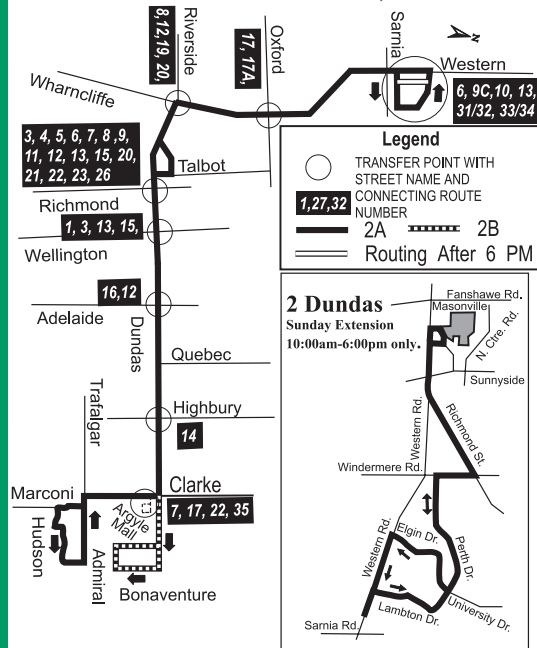

2 DUNDAS

**SCHEDULE EFFECTIVE
JUNE 21 - AUGUST 29, 2009**

519-451-1347
www.londontransit.ca

LEGEND

@ Last bus for transfer at Dundas and Richmond.

E Last bus Eastbound.

W Last bus Westbound.

+ To garage via Trafalgar, Hale, and Brydges.

00:00 Transfer at Argyle Mall to continue journey on either A or B as appropriate.

To garage via Highbury.

* To garage via York, Egerton, Brydges.

X Bus goes into service at Clarke/Wavell south 7 minutes earlier.

{ To garage via Clarke, Wavell, Highbury.

& To garage via Western Rd., Oxford St., Highbury.

5:41 Bus goes directly to Natural Science and then to garage.

® Applies to all statutory holidays except December 25 and 26.