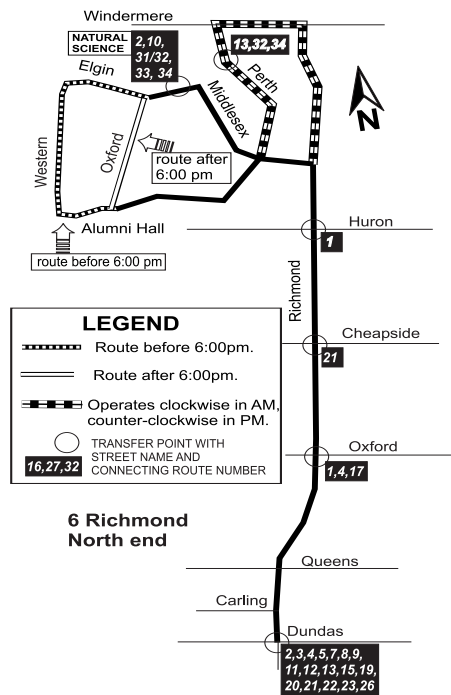

6 RICHMOND

EFFECTIVE APRIL 26 - AUGUST 29, 2009

6 Richmond North end

519-451-1347
www.londontransit.ca

LEGEND

@ Last bus for transfer at Dundas and Richmond

N Last bus Northbound

S Last bus Southbound

+ To garage via Base Line, Westminster, Thompson, Egerton, Trafalgar, Highbury.

& To garage via King, Waterloo, York, Egerton, Brydges

To garage via Richmond, Cheapside, Highbury.

00:00 Arrives at Natural Science as route 9C Whitehills and changes to route 6 Richmond

00:00 Arrives at Natural Science as route 6 Richmond and changes to a route 9C Whitehills

Ⓢ Applies to all statutory holidays except December 25 and 26.