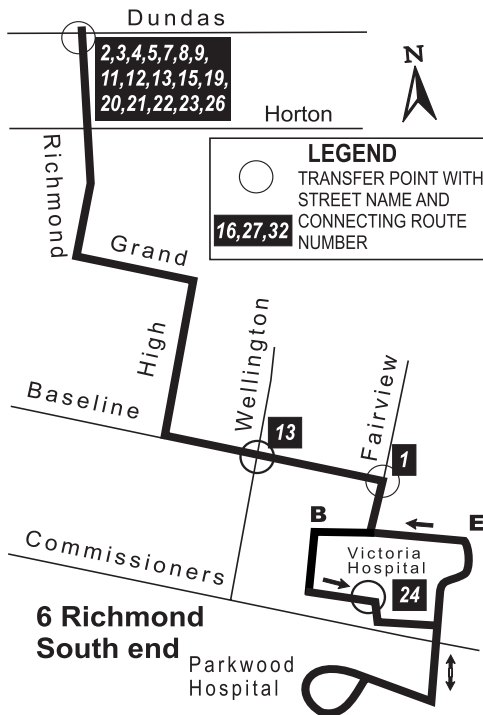

6 RICHMOND

EFFECTIVE APRIL 26 - AUGUST 29, 2009

6 Richmond South end

519-451-1347
www.londontransit.ca