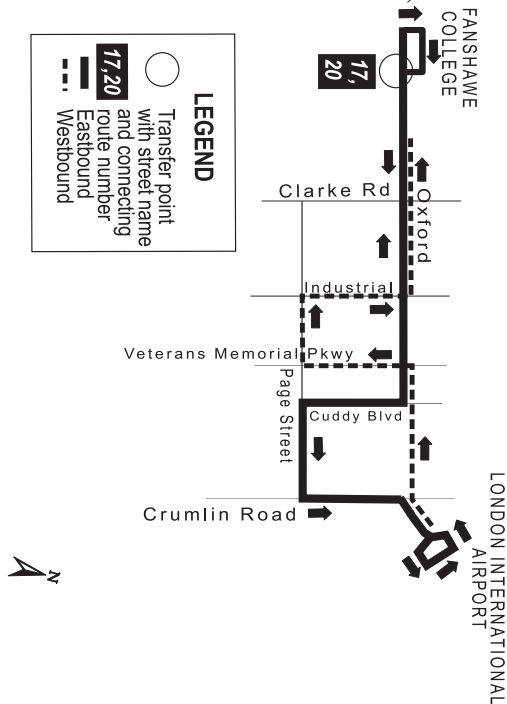

36 AIRPORT INDUSTRIAL

EFFECTIVE AUGUST 31, 2008

LEGEND

- Transfer point with street name and connecting route number
- Eastbound
- - - Westbound

519-451-1347
www.londontransit.ca

Wherever life takes you

LEGEND

- # To garage via Oxford South on Highbury
NOTE: PASSENGERS CAN BE DROPPED OFF ON Highbury FOR CONNECTING BUSES WHEN BUS IS GOING TO GARAGE
- @ Last trip for transfer at Fanshawe College

36 AIRPORT INDUSTRIAL Monday - Friday					
EASTBOUND			WESTBOUND		
FANSHAWE COLLEGE LVE	OXFORD VETERANS MEMORIAL PKWY (AIRPORT RD)	PAGE CRUMLIN	LONDON AIRPORT	INDUSTRIAL PAGE	FANSHAWE COLLEGE ARR
6:10	6:16	6:18	6:20	6:25	6:34
6:35	6:41	6:43	6:45	6:50	6:59
6:49	6:55	6:57	6:59	7:04	7:13
7:05	7:11	7:13	7:15	7:20	7:29
7:35	7:41	7:43	7:45	7:50	7:59
8:05	8:11	8:13	8:15	8:20	8:29
8:35	8:41	8:43	@8:45	@8:50	#8:59
NO SERVICE UNTIL					
2:29	2:35	2:37	2:39	2:44	2:53
2:59	3:05	3:07	3:09	3:14	3:23
3:29	3:35	3:37	3:39	3:44	3:53
3:59	4:05	4:07	4:09	4:14	4:23
4:29	4:35	4:37	4:39	4:44	4:53
4:59	5:05	5:07	@5:09	@5:14	#5:23
NO SERVICE UNTIL					
10:36	10:42	10:44	10:46	10:51	11:00
11:09	11:15	11:17	@11:19	@11:23	#11:31
<p>PLEASE NOTE: THERE IS NO SATURDAY, SUNDAY OR HOLIDAY SERVICE ON THIS ROUTE.</p>					