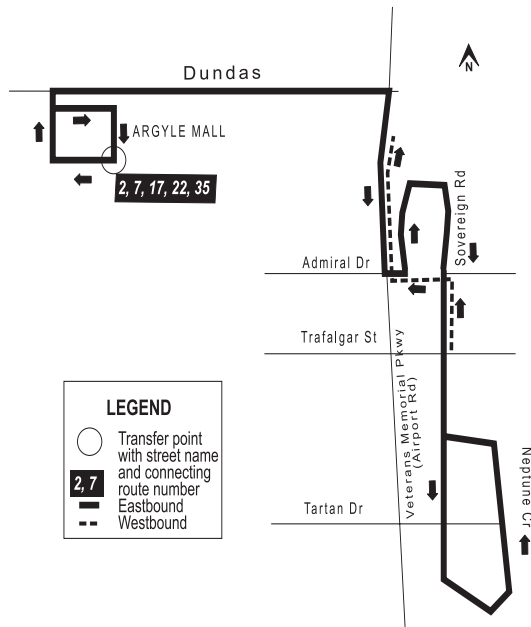

# 37 SOVEREIGN RD

EFFECTIVE AUGUST 31, 2008

519-451-1347  
www.londontransit.ca

Wherever life takes you

## LEGEND

- & To garage via Trafalgar, Hale to Brydges
- # To garage via Clarke, Wavell to Brydges
- @ Last trip to transfer at Argyle Mall

<b>37 SOVEREIGN RD Monday - Friday</b>						
<b>EASTBOUND</b>			<b>WESTBOUND</b>			
ARGYLE MALL	DUNDAS VETERANS MEMORIAL PKWY (AIRPORT RD)	SOVEREIGN TRAFALGAR	NEPTUNE SOVEREIGN	SOVEREIGN TRAFALGAR	DUNDAS VETERANS MEMORIAL PKWY (AIRPORT RD)	ARGYLE MALL
6:42	6:47	6:52	6:55	6:57	7:01	7:05
7:12	7:17	7:22	7:25	7:27	7:31	7:35
7:42	7:47	7:52	7:55	7:57	8:01	8:05
8:12	8:17	8:22	8:25	&8:27	-	-
<b>NO SERVICE UNTIL</b>						
-	-	3:38	3:41	3:43	3:47	3:51
3:58	4:03	4:08	4:11	4:13	4:17	4:21
4:28	4:33	4:38	4:41	4:43	4:47	4:51
4:58	5:03	5:08	@5:11	@5:13	@5:17	#5:21
<b>PLEASE NOTE: THERE IS NO SATURDAY, SUNDAY OR HOLIDAY SERVICE ON THIS ROUTE.</b>						